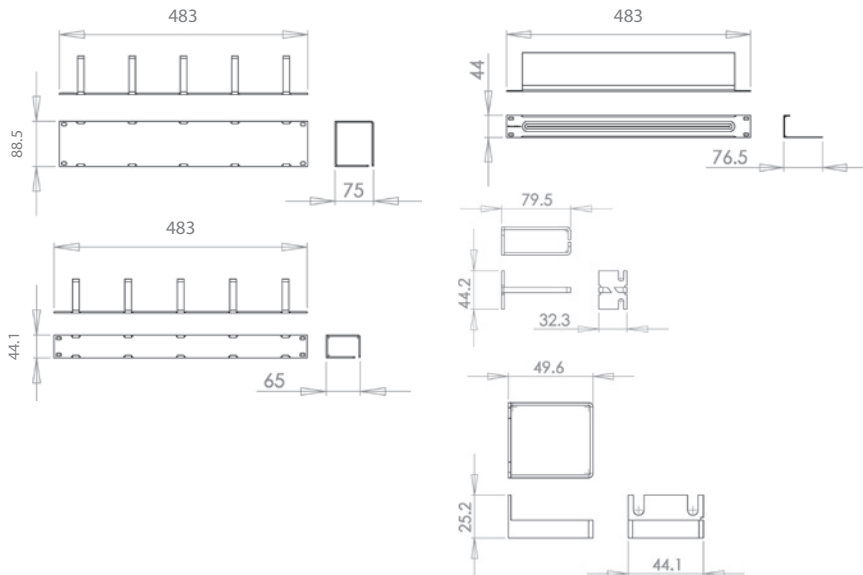

**Brand-Rex Copper Connectivity - Cable Management Accessories**

**PRODUCT DESCRIPTION**

To ensure neat and tidy installations, a range of cable management products is available. These products are either 19" rack mounted or side mounted.

**PRODUCT CHARACTERISTICS**

**1U 5 Ring Rack Mounted**

- Panel Width: 19" (483mm)
- Panel Height: 1U (44.45mm)
- Panel Depth: 65.2mm
- Ring Dimensions: 60mm x 40mm x 13mm
- Colour: RAL 9005 Black or RAL 7035 Grey
- Material: 1.5mm Mild Steel

**1U Rack Mounted with brush**

- Panel Width: 19" (483mm)
- Panel Height: 1U (44.1mm)
- Panel Depth: 50mm
- Colour: RAL 9005 Black
- Material: 1.5mm Mild Steel

**Side Mounted Vertical**

- Ring Dimensions (V): 44mm x 23mm x 50mm
- Colour: RAL 9005 Black or RAL 7035 Grey
- Material: 2.5mm Mild Steel